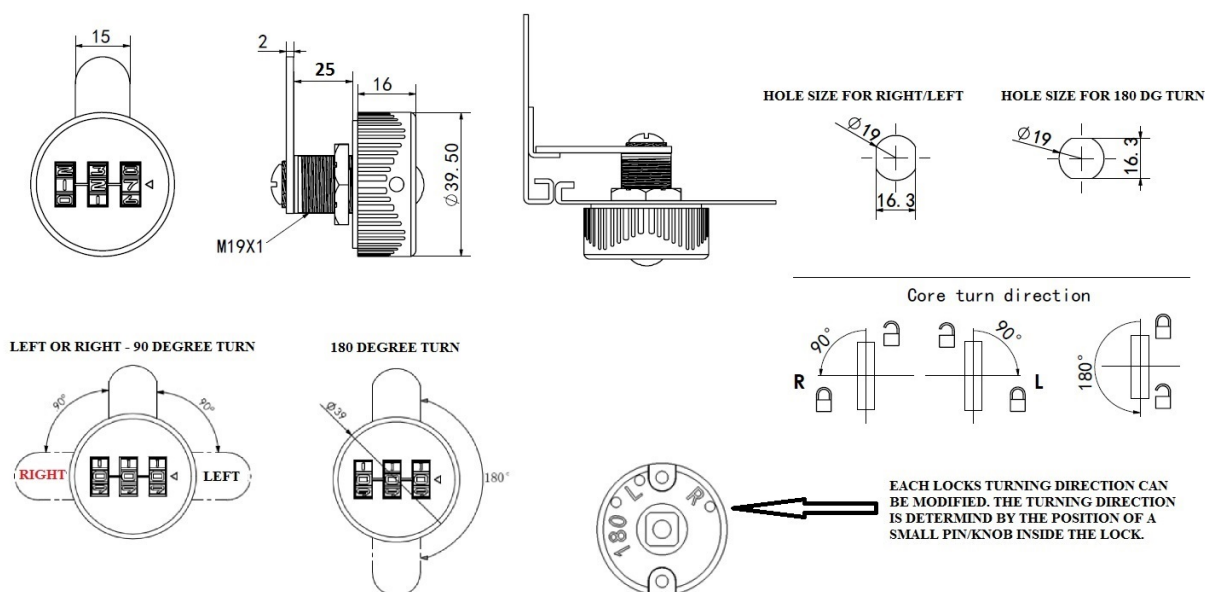

SISO A/S

Mileparken 11
DK-2740 Skovlunde
Denmark
VAT: DK 24786013

Phone +45 45 830 900

www.siso.dk
siso@siso.dk

Danske Bank
Nytorv Branch
Copenhagen
SWIFT: DABADKKK

Account no.
4180 3112 112936
IBAN Account
DK7230003112112936